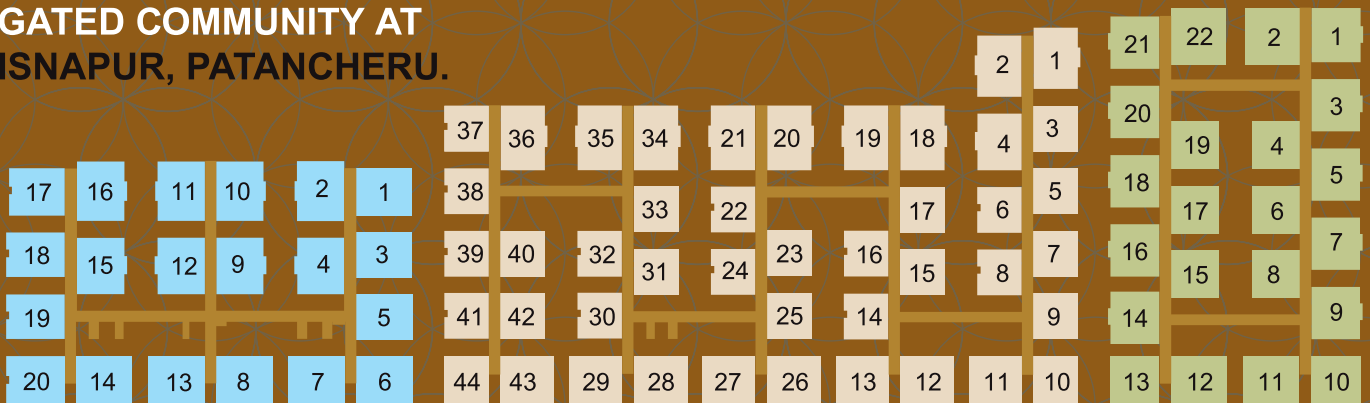

12
FLOORS
LIVING

3
LEVELS
PARKING

15
HEIGHT
PARKING
FLOOR

MARKETED BY

SREE BHARATHI INFRA

మహానగరాలకు బహుమానం పొమ్మన్నట్లు

A LIFE STEEPLD IN LAVISHNESS

Richmond is designed to transform your living space in a paradise of unmatched luxury and serenity.

**THE ONLY MEGA AND LUXURIOUS
GATED COMMUNITY AT
ISNAPUR, PATANCHERU.**

Aasha

Aavasa

Aahlada

CLUB LIFE,
AS LIVELY AS IT GETS

4.5+
AMENITIES

21.5 Acres of
Master Plan

Grand Club House | Half Basketball Court | Tennis Court
Badminton Court | Infinity Swimming Pool | Party Lawn | Kids Play Area
Business Lounge & SPA and Saloon | Super Market | ATM Centre | Gym
Conference Rooms | Banquet Hall | Jogging Track | Cricket Net
Open Amphitheater | Traffic Free Podium | Reading Lounge
Box Cricket | Creche Area For Kids | Squash Court | Skating Rink
Guest Rooms | Pool View Sundeck

Richmond
Phase - 1

Richmond
Phase - 2
Upcoming project

Upcoming Villa Project

iMax
Mall & Multiplex

Double decker
Hyover with
METRO

Now coming to
Isnapur.

PMC BY:

TATA PROJECTS